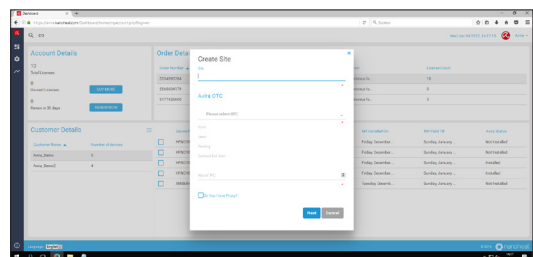

Nanoheal Management Console

Reliable security management for your endpoints

Overview of the Nanoheal Management Console:

- Simple, intuitive interface
- Real-time security monitoring with detailed reports and stats
- Central deployment of antivirus software, policies, and services for thousands of Windows clients
- Automatic software updates and distribution
- Identification of potential security threats and update errors

Easy installation and fast configuration:

- Full transparency of all systems and installed software including statistics
- Real-time remote management and support of all clients
- Multi-tenancy architecture for group functionality

Install, configure, and manage your antivirus software centrally via the Nanoheal cloud console. It gives you all the right tools to run updates and scan jobs centrally, while always keeping an overview of all your devices' security across the corporate network thanks to the simple, intuitive dashboard. And in the rare event of a client ever being unprotected, or if a scan, update, or clean up fails, the console will alert and notify you proactively.

The Nanoheal management console is a cloud-based platform which allows businesses to easily host, manage, and monitor security solutions including offering them advanced malware detection via an online dashboard.

The Nanoheal Management Console is free to use for new customers and those renewing existing licenses.